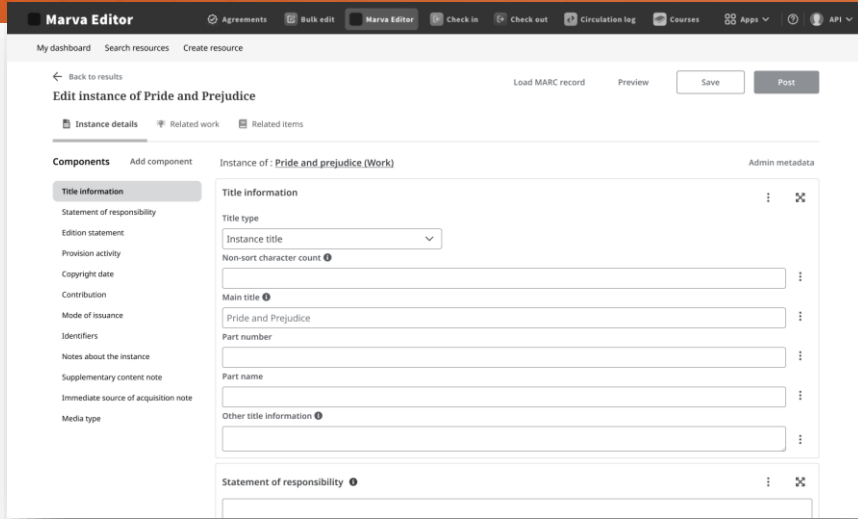

Poppy: BIBFRAME versión preliminar